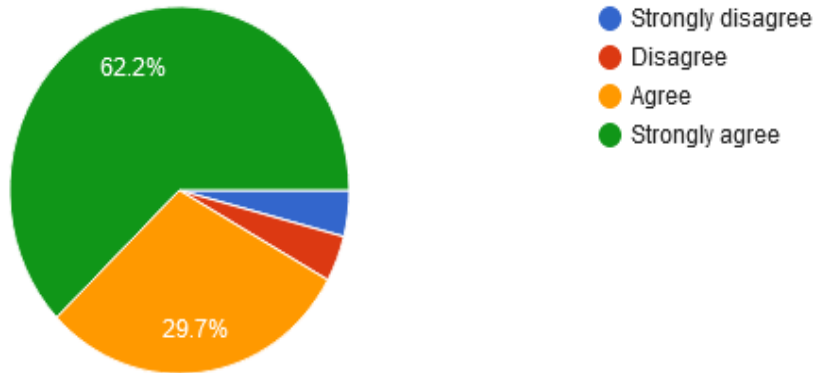

2. The teacher approach with students is friendly.

74 responses