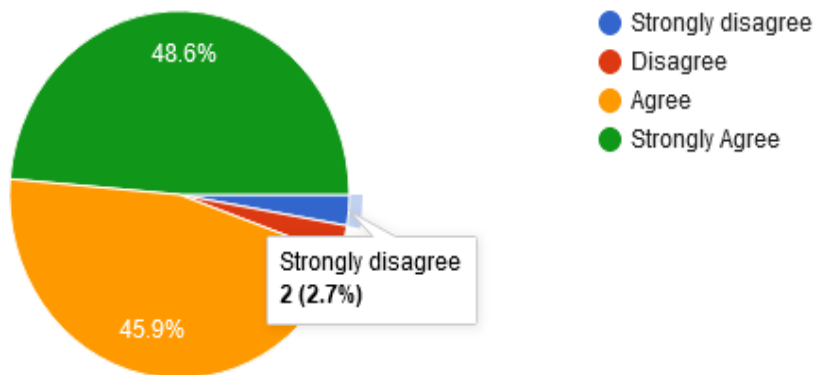

3. How well were the teachers able to communicate?

74 responses