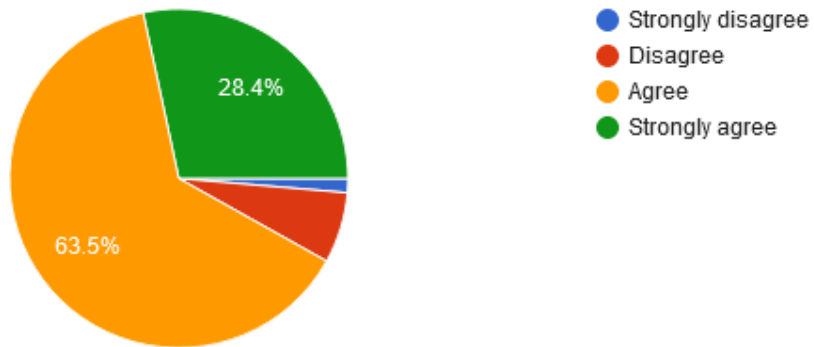

5. Internal evaluation procedure is fair.

74 responses

- Strongly disagree
- Disagree
- Agree
- Strongly agree

6. The institute takes positive interest in field visit & study tours.

74 responses

7. The institute provides multi-tasking opportunities to the development.

74 responses

8. Was your performance in exam discussed with you for further development?

74 responses

9. Teachers offer you about your courses, Programmes & career?

74 responses

10. Teachers are able to identify your positive development?