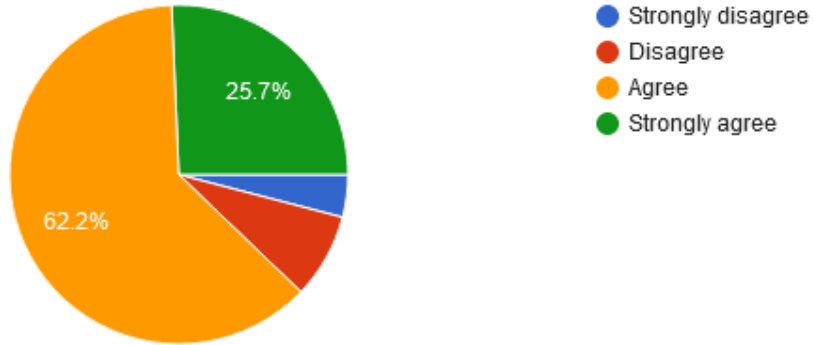

5. Internal evaluation procedure is fair.

74 responses

- Strongly disagree
- Disagree
- Agree
- Strongly agree

6. The institute takes positive interest in field visit & study tours.

74 responses

7. The institute provides multi-tasking opportunities to the development.

74 responses

8. Was your performance in exam discussed with you for further development?

74 responses

9. Teachers offer you about your courses, Programmes & career?

74 responses

10. Teachers are able to identify your positive development?