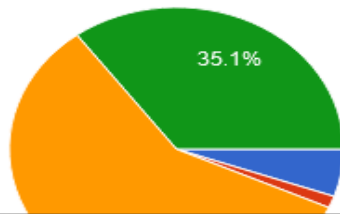

STUDENTS SATISFYING SURVEY 2019-20

Average
0 / 0 points

Median
0 / 0 points

Range
0 - 0 points

Total points distribution

1. Institution's infrastructure, Campus is properly maintain.

74 responses

- Strongly disagree
- Disagree
- Agree
- Strongly agree