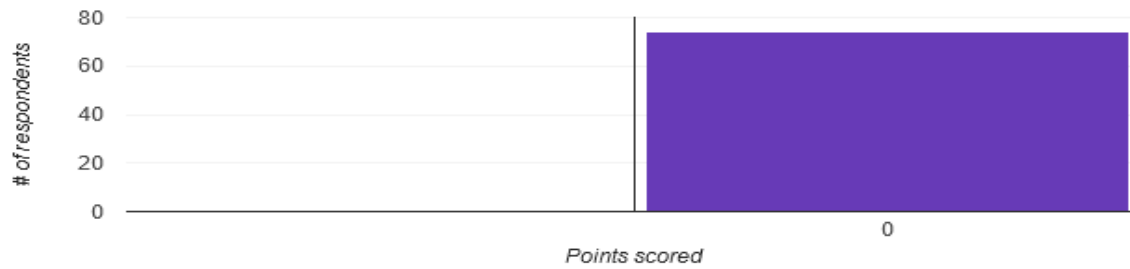

STUDENTS SATISFYING SURVEY 2019-20

Average
0 / 0 points

Median
0 / 0 points

Range
0 - 0 points

Total points distribution

1. Institution's infrastructure, Campus is properly maintain.

74 responses

- Strongly disagree
- Disagree
- Agree
- Strongly agree