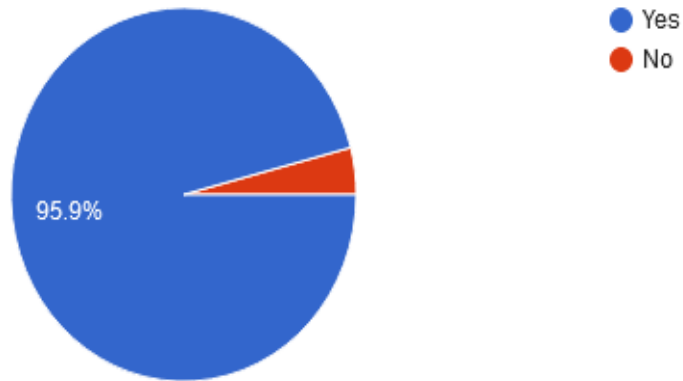

5. Internal evaluation procedure is fair.

74 responses

- Strongly disagree
- Disagree
- Agree
- Strongly agree

6. The institute takes positive interest in field visit & study tours.

74 responses

7. The institute provides multi-tasking opportunities to the development.

74 responses

8. Was your performance in exam discussed with you for further development?

74 responses

9. Teachers offer you about your courses, Programmes & career?

74 responses

10. Teachers are able to identify your positive development?